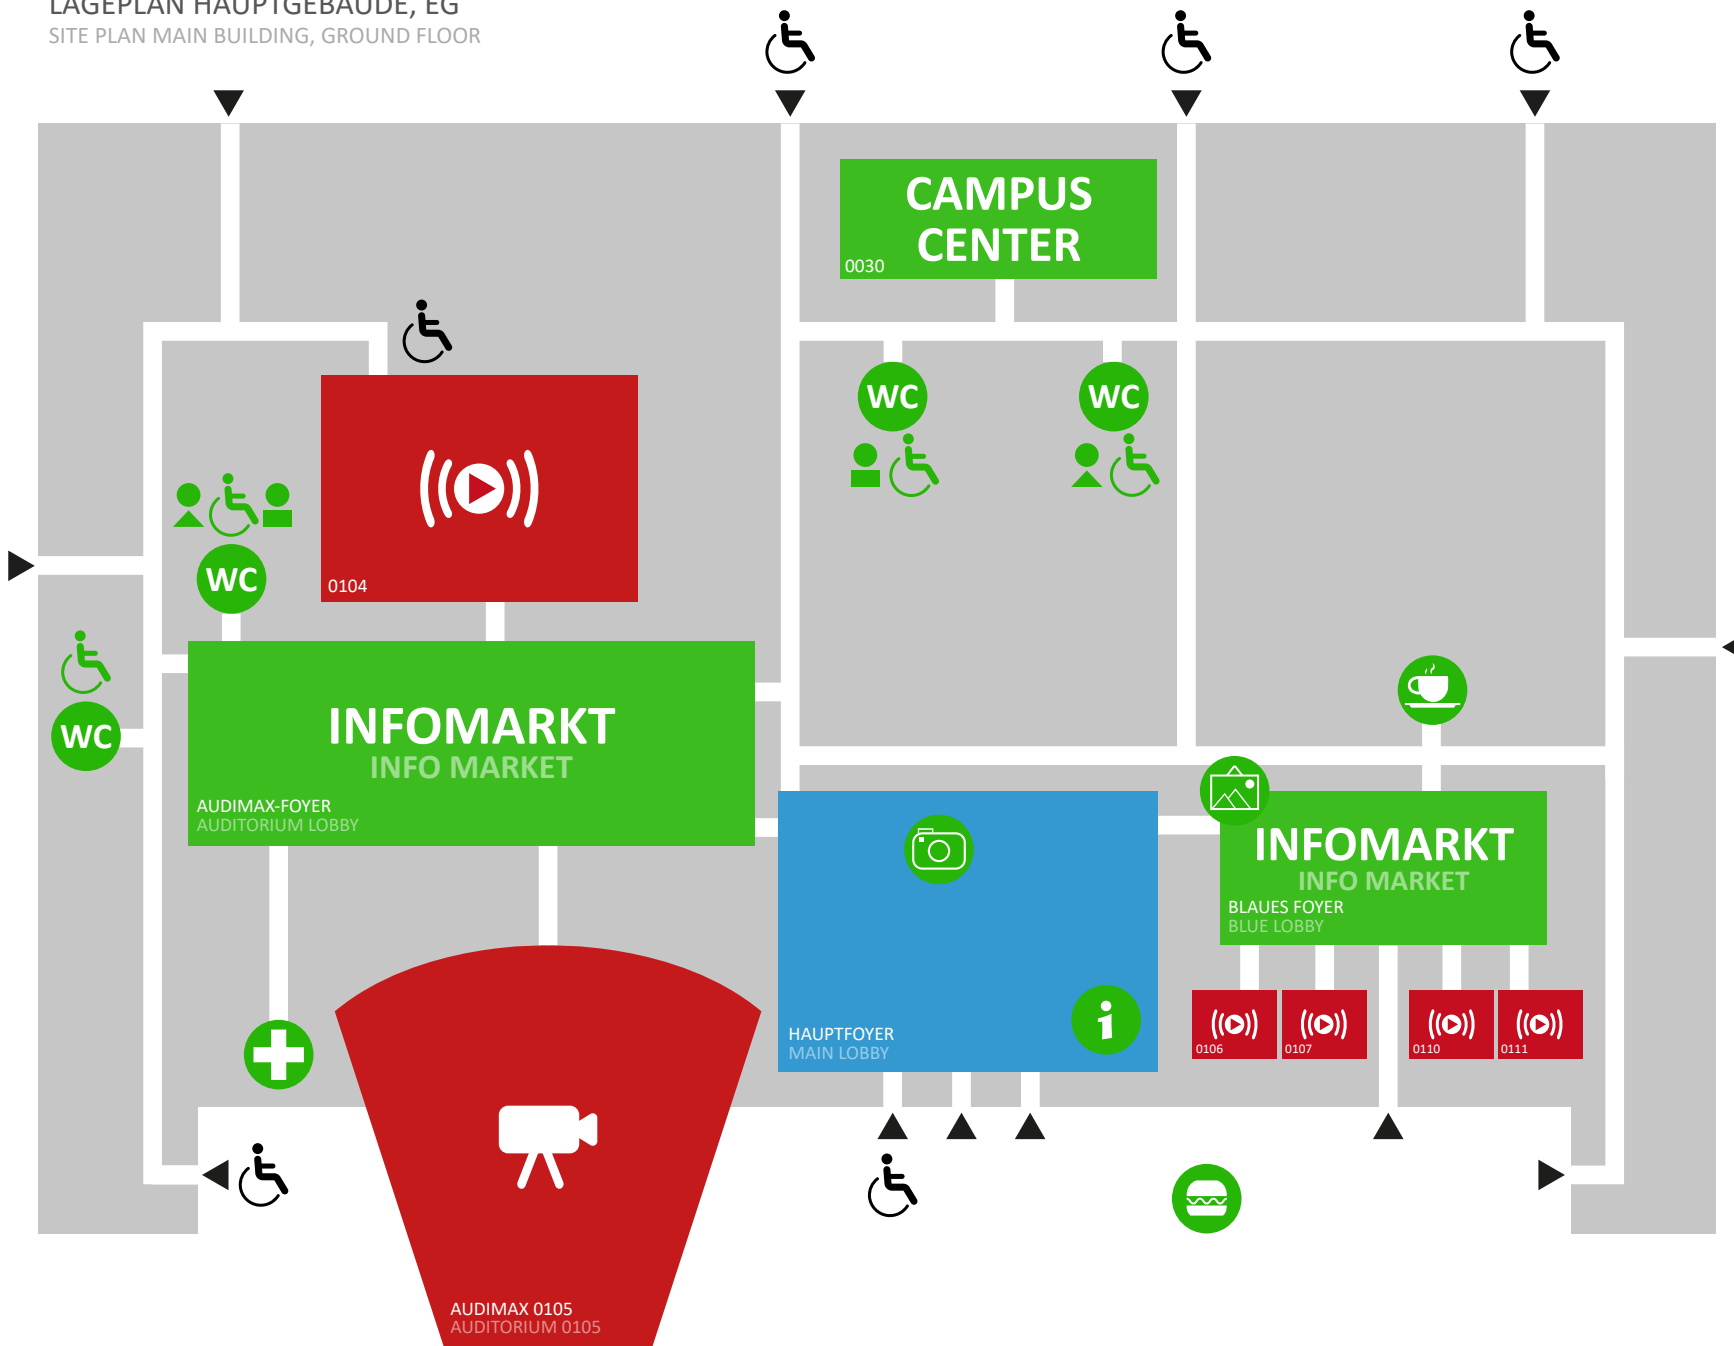

# ERSTSEMESTERTAG AN DER TU BERLIN, 7. OKTOBER 2019

NEW STUDENT DAY AT THE TU BERLIN, OCTOBER 7TH, 2019

LAGEPLAN HAUPTGEBÄUDE, EG  
SITE PLAN MAIN BUILDING, GROUND FLOOR

## LEGENDE KEY

-  Zugang  
Entrance
-  Barrierefreier Zugang  
Accessible entrance
-  Cafeteria
-  Erste Hilfe Raum  
First aid
-  Information
-  Fotobox  
Photo booth
-  Nachhaltigkeitsmarkt  
Sustainability Market
-  Street Food
-  Infoveranstaltungen  
Information sessions
-  LIVE Video Stream
-  WC
-  Damentoilette  
Ladies' room
-  Herrentoilette  
Men's room