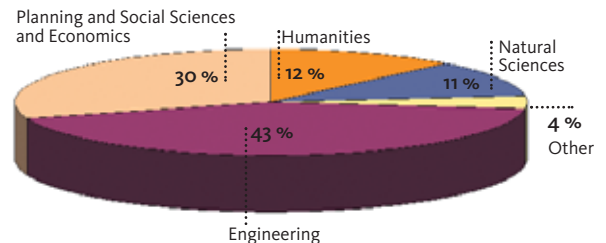

■ **Information**

about structure, faculties, administration, research, teaching and studying at the TU Berlin

www.tu-berlin.de

■ **Call Center**

+49 (0)30 314-0

■ **Public Transport**

- Ernst-Reuter-Platz
- Tiergarten or Zoologischer Garten
- Ernst-Reuter-Platz or Steinplatz

■ **Address**

TU Berlin Main Building
Straße des 17. Juni 135
10623 Berlin

■ **Students**

Total number	28 344
of which foreign students	5 829

■ **Professors**

Professors	294
Junior Professors	18

■ **Personnel**

Scientific personnel	877
Externally funded personnel	845
Positions for non-scientific personnel	1574
of which in administration	755
Trainees	approx. 150 for 16 professions per year

■ **Doctorates**

Number of doctorates conferred per year	approx. 410
Number of habilitations per year	approx. 30

■ **Budget**

State funding in the year 2007	267,2 Mio. Euro
External funding in the year 2005	69,3 Mio. Euro

■ **Faculties and courses of study**

Faculties	7
Courses of study	72

(März 2007)

■ **Distribution of Students by Subject**

(based on the total of 28344 in WS 2006/2007)